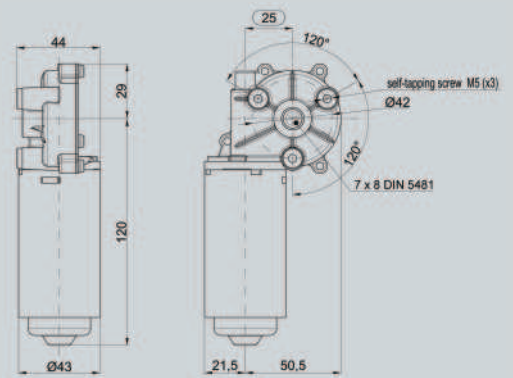

3 Austin Mews, High Street, Hemel
Hempstead, HP1 3AF , United Kingdom
www.enapart.co.uk
sales@enapart.co.uk

MR42

Destro / Right

Destro / Right

Tensione nominale

Supply voltage
Tension nominal
Nennspannung

Giri a vuoto (g/min)