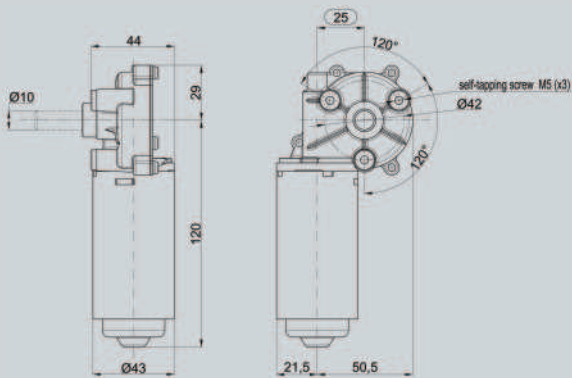

3 Austin Mews, High Street, Hemel
Hempstead, HP1 3AF , United Kingdom
www.enapart.co.uk
sales@enapart.co.uk

MR42

Destro / Right

Destro / Right

Tensione nominale

Supply voltage
Tension nominal
Nennspannung

Giri a vuoto (g/min)